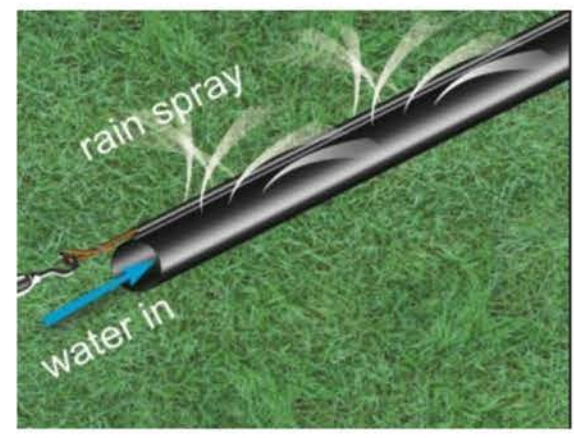

**PVC Layflat Hose**  
Item No. :SGA7000

**Material: PVC**  
**Color: Blue, Red, Yellow, Green**

British Measurement(inch)	Working Pressure Bursting Pressure I.D.(mm)	2 bar	3 bar	4 bar	6 bar	8 bar
		kg/m	kg/m	kg/m	kg/m	kg/m
1"	25.4±1.3	0.135	0.15	0.16	0.18	0.22
1-1/4"	31.8±1.3	0.16	0.19	0.18	0.22	0.28
1-1/2"	38.1±1.5	0.175	0.22	0.23	0.32	0.34
2"	50.3±2.0	0.23	0.32	0.32	0.42	0.45
2-1/2"	63.5±2.3	0.3	0.4	0.42	0.55	0.6
3"	76.2±2.3	0.375	0.5	0.52	0.69	0.78
4"	101.6±2.5	0.5	0.65	0.72	0.95	1.13
5"	127±2.8	0.75	0.85	1	1.15	1.5
6"	152.4±3.0	0.9	1.2	1.2	1.4	1.75
8"	203.2±3.5	1.5	1.6	1.6	2	2.3
10"	254±4			2.5		

**Transportation and Drainage PE lay flat hose**  
Item No.:SGA7100

**Material:PE**  
**Color:white, blue,black**  
**Packing Size: 20,50,100m/roll**

Diameter(inch)	Inner diameter mm ± 1	Fold Diameter mm ± 1	Working Pressure Bar	Normal Weight KG/100 METER
1	25.4	39.9	2	3
2	51.4	80.7	2	6
3	76.2	119.6	2	9
4	101.2	158.9	2	13
5	127	199.4	2	20
6	152.4	239.3	2	24
8	203.2	319.0	2	32
10	254	398.8	2	40

## Micro Sprinkler Hose fittings

Picture	Item No.	Size (mm)
	F7300-001A	25*25
		32*32
		40*40
		45*45
		50*50

Picture	Item No.	Size (mm)
	F7300-007A	25*25
		32*32
		40*40
		45*45
		50*50

Picture	Item No.	Size (mm)
	F7300-007B	Length: 35cm Width: 50-60mm
		Length: 21cm Width: 50-60mm