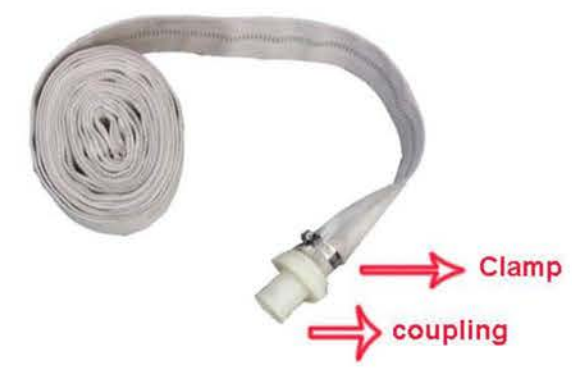

Parameter table

Diameter (mm)	Fold diameter (mm)	thickness (mm)	Holes	hole diameter (mm)	working pressure	Spraying Width (M)
16	25	0.15,0.18, 0.2,0.25, 0.3,0.35, 0.4,0.45, 0.5,0.55 0.6,0.65, 0.7	2 to 7	0.5 to 1.0	1-2 bar	1
20	32					1
22.3	35					1.5
24	38					1.5
25.4	40					2
28.6	45					3
31.5	50					4
38.2	60					5
40	65					6
44.6	70					7
50	80	8				
63.5	100	8				
75	120	0	0	0	0	0
100	160	0	0	0	0	0