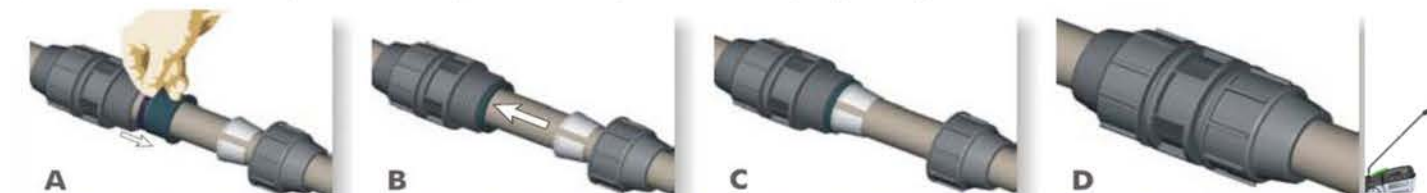

#2 D75 mm - D110 mm (recommended / recommandé / raccomandato / empfohlen)