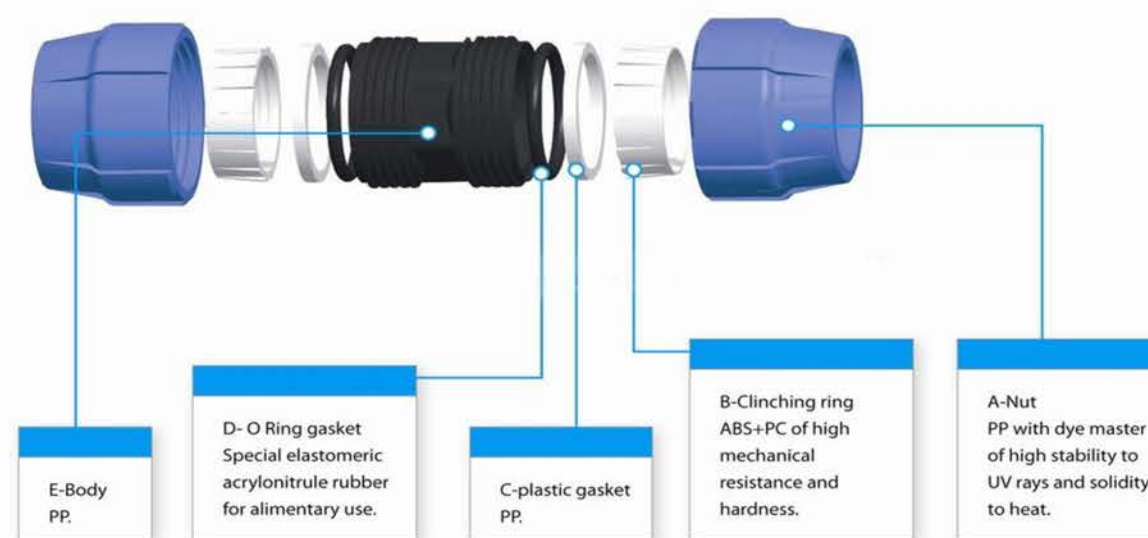

Name	Size (mm)
SGF9011 90° Elbow With Male Thread offtake	16 x 1/2" x 16
	20 x 1/2" x 20
	20 x 3/4" x 20
	25 x 1/2" x 25
	25 x 3/4" x 25
	25 x 1" x 25
	32 x 1" x 32
	40 x 1.1/4" x 40
	50 x 1.1/2" x 50
	63 x 2" x 63
	75 x 2.1/2" x 75
	90 x 3" x 90
	110 x 4" x 110

Name	Size (mm)
SGF9012 Reducing Tee	25 x 20 x 25
	32 x 25 x 32
	40 x 32 x 40
	50 x 40 x 50
	63 x 50 x 63
	75 x 63 x 75
	90 x 75 x 90
110 x 90 x 110	

Name	Size (mm)
SGF9004 Male Adaptor	16 x 1/2"
	20 x 1/2"
	20 x 3/4"
	25 x 1/2"
	25 x 3/4"
	25 x 1"
	32 x 1/2"
	32 x 3/4"
	32 x 1"
	40 x 1"
	40 x 1.1/4"
	40 x 1.1/2"
	50 x 1.1/2"
	50 x 2"
	63 x 2"
	75 x 2"
	75 x 2.1/2"
	75 x 3"
90 x 3"	
110 x 4"	

Name	Size (mm)
SGF9005 End Cap	16
	20
	25
	32
	40
	50
	63
	75
	90
	110

Name	Size (mm)
SGF9006 90° Elbow	20*20
	25*25
	32*32
	40*40
	50*50
	63*63
	75*75
	90*90
110*110	

Name	Size (mm)
SGF9013 Flange Adaptor	40
	50
	63
	75
	90
110	

Name	Size (mm)
SGF9014 90° Elbow For Pop up	20 x 1/2" x 20
	25 x 3/4" x 25
	32 x 3/4" x 32
	32 x 1" x 32

Name	Size (mm)
SGF9007 90° Elbow With Male Thread Offtake	16 x 1/2"
	20 x 1/2"
	20 x 3/4"
	25 x 1/2"
	25 x 3/4"
	25 x 1"
	32 x 1/2"
	32 x 3/4"
	32 x 1"
	32 x 1.1/4"
	40 x 1.1/4"
	50 x 1.1/2"
	63 x 2"
	75 x 2.1/2"
	90 x 3"
	110 x 4"

Name	Size (mm)
SGF9008 90° Elbow With Female Thread Offtake	16 x 1/2"
	20 x 1/2"
	20 x 3/4"
	25 x 1/2"
	25 x 3/4"
	32 x 1/2"
	32 x 3/4"
	32 x 1"
	40 x 1.1/4"
	50 x 1.1/2"
	63 x 2"
	75 x 2.1/2"
	90 x 3"
	110 x 4"

Name	Size (mm)
SGF9009 Equal Tee	16 x 16 x 16
	20 x 20 x 20
	25 x 25 x 25
	32 x 32 x 32
	40 x 40 x 40
	50 x 50 x 50
	63 x 63 x 63
	75 x 75 x 75
	90 x 90 x 90
	110 x 110 x 110