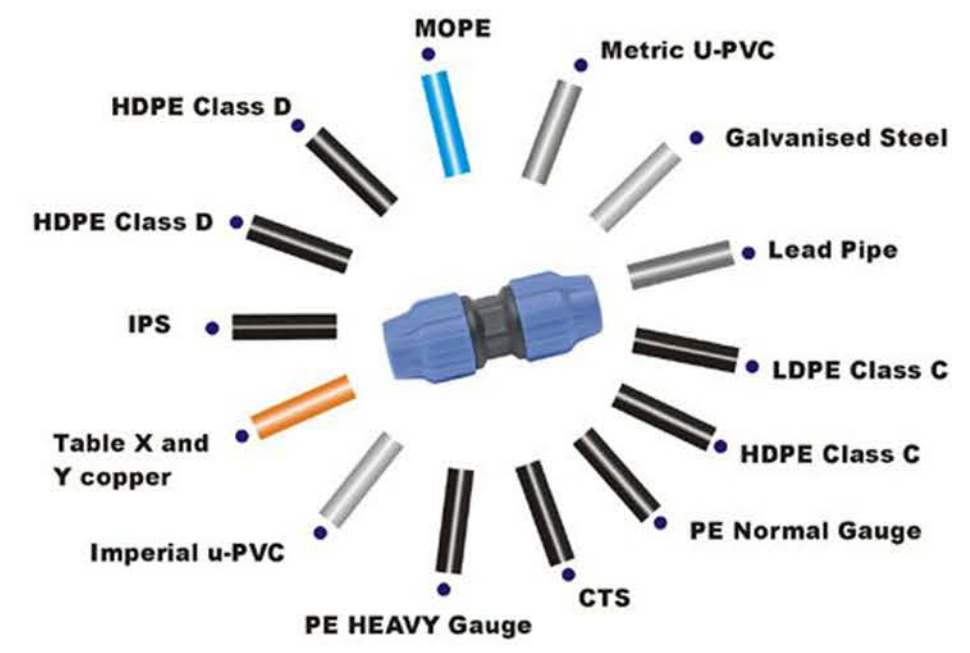

Name	Size (mm)
SGF9107 90° Elbow With Male Thread offtake	20 x 1/2"
	25 x 3/4"
	32 x 1"
	40 x 1.1/4"
	50 x 1.1/2"
	63 x 2"
	75 x 2.1/2"
	90 x 3"
110 x 4"	

Name	Size (mm)
SGF9108 90° Elbow With Female Thread offtake	20 x 1/2"
	25 x 3/4"
	32 x 1"
	40 x 1.1/4"
	50 x 1.1/2"
	63 x 2"
	75 x 2.1/2"
	90 x 3"
110 x 4"	

Name	Size (mm)
SGF9109 Equal Tee	20 x 20 x 20
	25 x 25 x 25
	32 x 32 x 32
	40 x 40 x 40
	50 x 50 x 50
	63 x 63 x 63
	75 x 75 x 75
	90 x 90 x 90
110 x 110 x 110	

Name	Size (mm)
SGF9104 Male Adaptor	20 x 1/2"
	20 x 3/4"
	25 x 1/2"
	25 x 3/4"
	25 x 1"
	32 x 3/4"
	32 x 1"
	32 x 1.1/4"
	40 x 1"
	40 x 1.1/4"
	40 x 1.1/2"
	50 x 1.1/4"
	50 x 1.1/2"
	50 x 2"
63 x 2"	
75 x 2.1/2"	
90 x 3"	
110 x 4"	

Name	Size (mm)
SGF9111 Equal Tee With Male Thread offtake	20 x 1/2" x 20
	25 x 1/2" x 25
	25 x 3/4" x 25
	25 x 1" x 25
	32 x 3/4" x 32
	32 x 1" x 32
	32 x 1.1/4" x 32
	40 x 1" x 40
	40 x 1.1/4" x 40
	40 x 1.1/2" x 40
	50 x 1.1/4" x 50
	50 x 1.1/2" x 50
	50 x 2" x 50
	63 x 2" x 63
75 x 2.1/2" x 75	
90 x 3" x 90	
110 x 4" x 110	

Name	Size (mm)
SGF9106 90° Elbow	20 x 20
	25 x 25
	32 x 32
	40 x 40
	50 x 50
	63 x 63
	75 x 75
	90 x 90
	110 x 110

Name	Size (mm)
SGF9110 Equal Tee With Female Thread Offtake	20 x 1/2" x 20
	25 x 3/4" x 25
	32 x 1" x 32
	40 x 1.1/4" x 40
	50 x 1.1/2" x 50
	63 x 2" x 63
	75 x 2.1/2" x 75
	90 x 3" x 90
	110 x 4" x 110

Name	Size (mm)
SGF9112 Reducing Tee	25 x 20 x 25
	32 x 25 x 32
	40 x 32 x 40
	50 x 40 x 50
	63 x 50 x 63
	75 x 63 x 75
	90 x 75 x 90
	110 x 90 x 110

Name	Size (mm)
SGF9105 End Cap	20
	25
	32
	40
	50
	63
	75
	90
110